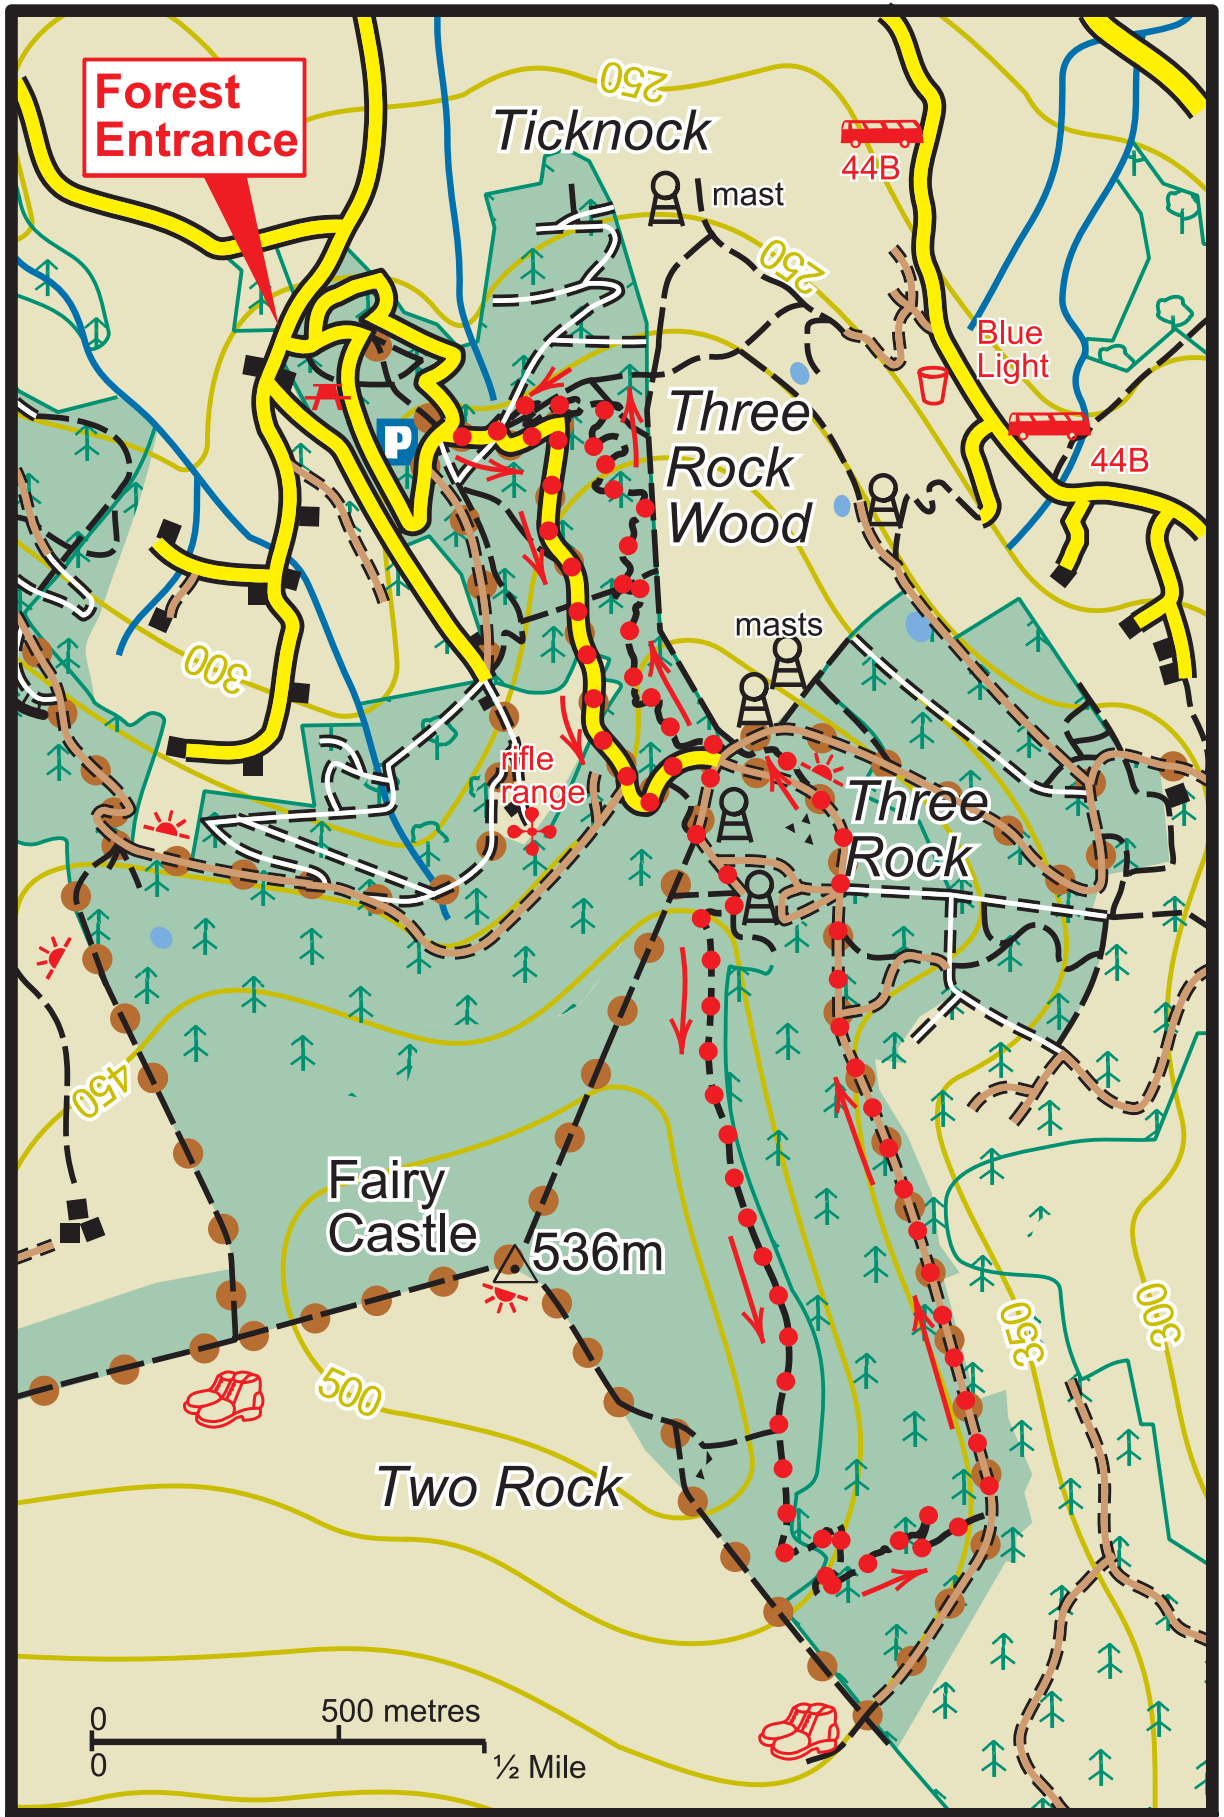

Ticknock MTB Trail

- | | | | | | |
|--|---|--|---------------|--|--------------------|
| | Main Road | | Car Park | | Coillte Properties |
| | Minor Road | | Parking Spot | | Conifer Forest |
| | Forest Road | | Heritage Site | | Broadleaf Forest |
| | Singletrack | | Picnic Area | | |
| | Path | | Refreshments | | |
| | Viewpoint | | | | |
| | Waymarked Walks | | | | |
| | Ticknock Mountain Bike Trail One Way Direction | | | | |
- note: Singletrack shown on this map is for Mountain Bikes ONLY.

The representation on the map of roads, tracks and paths outside Coillte property should not be interpreted as conferring a right of way.