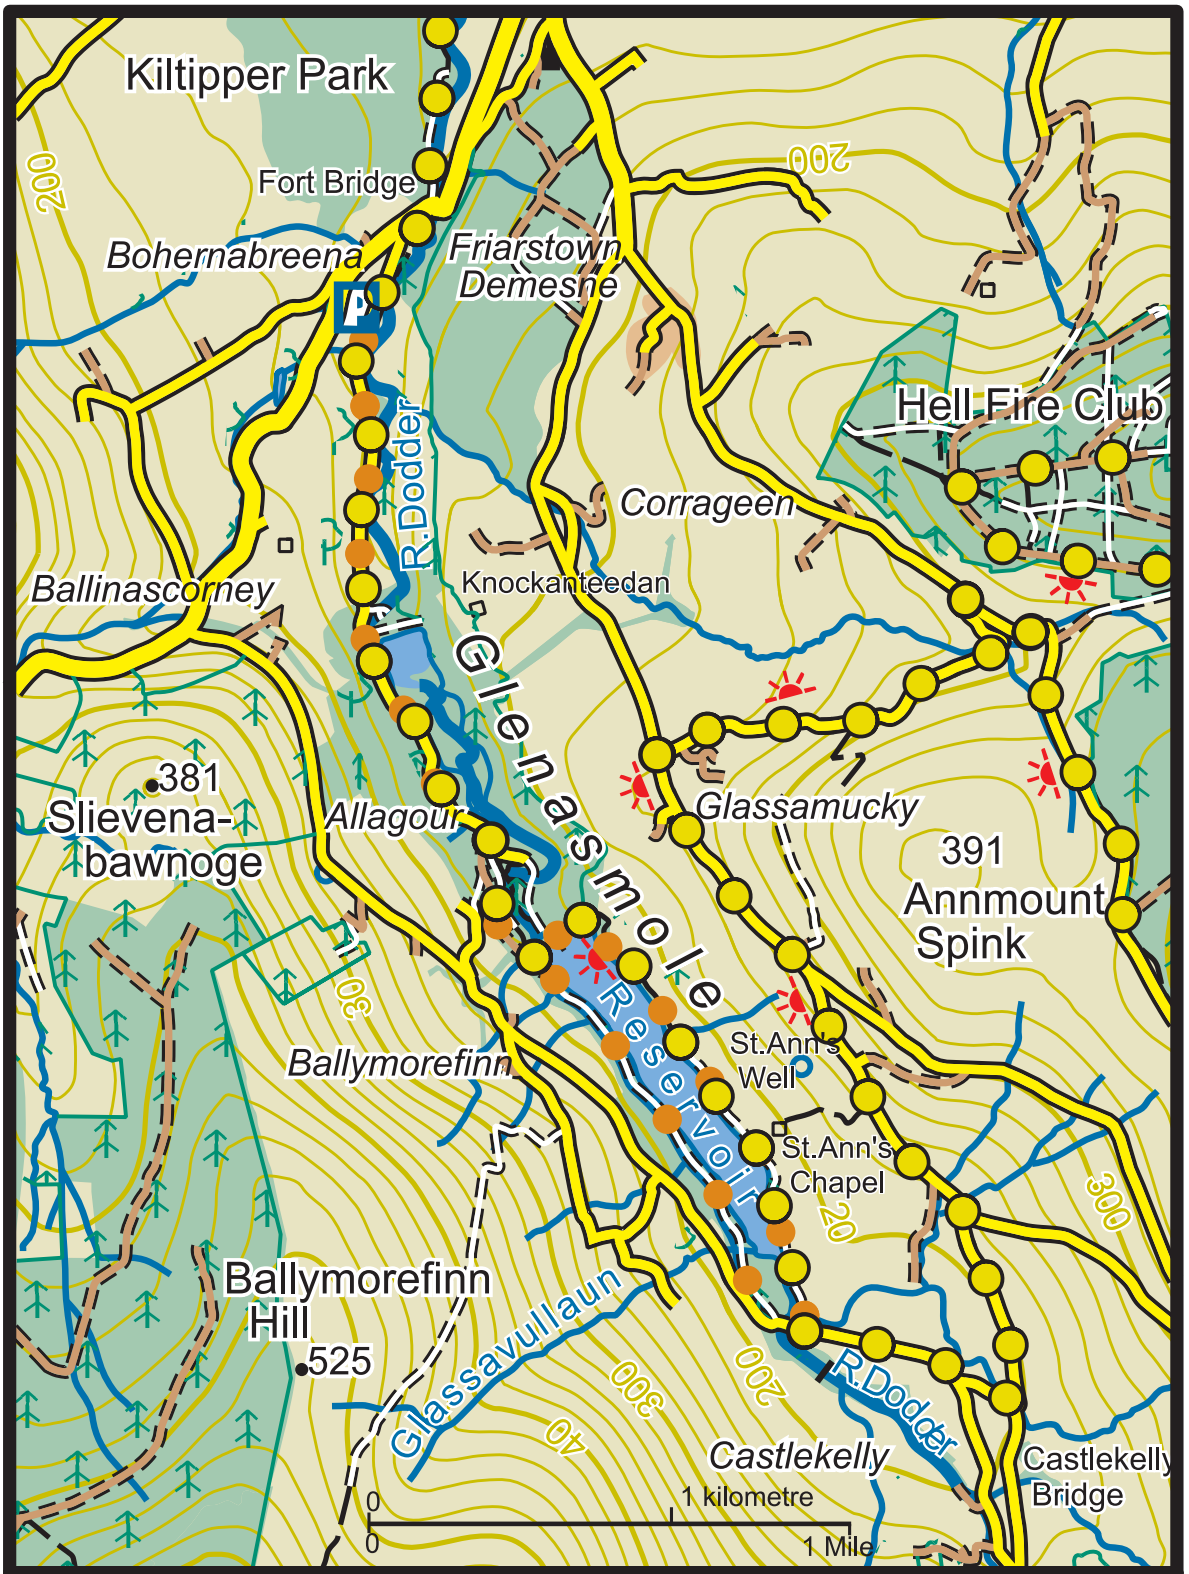

Glenasmole

- | | | | | | |
|--|--------------|--|---------------|--|-------------------------|
| | Main Road | | Car Park | | Publicly Owned Property |
| | Minor Road | | Parking Spot | | Conifer Forest |
| | Forest Road | | Heritage Site | | Broadleaf Forest |
| | Forest Track | | Picnic Area | | |
| | Path | | Refreshments | | |
| | Viewpoint | | | | |

Dublin Mountains Way
Slí Shléibhte Bhaile Átha Cliath

Upper Reservoir Loop

The representation on the map of roads, tracks and paths outside Coillte property should not be interpreted as conferring a right of way.