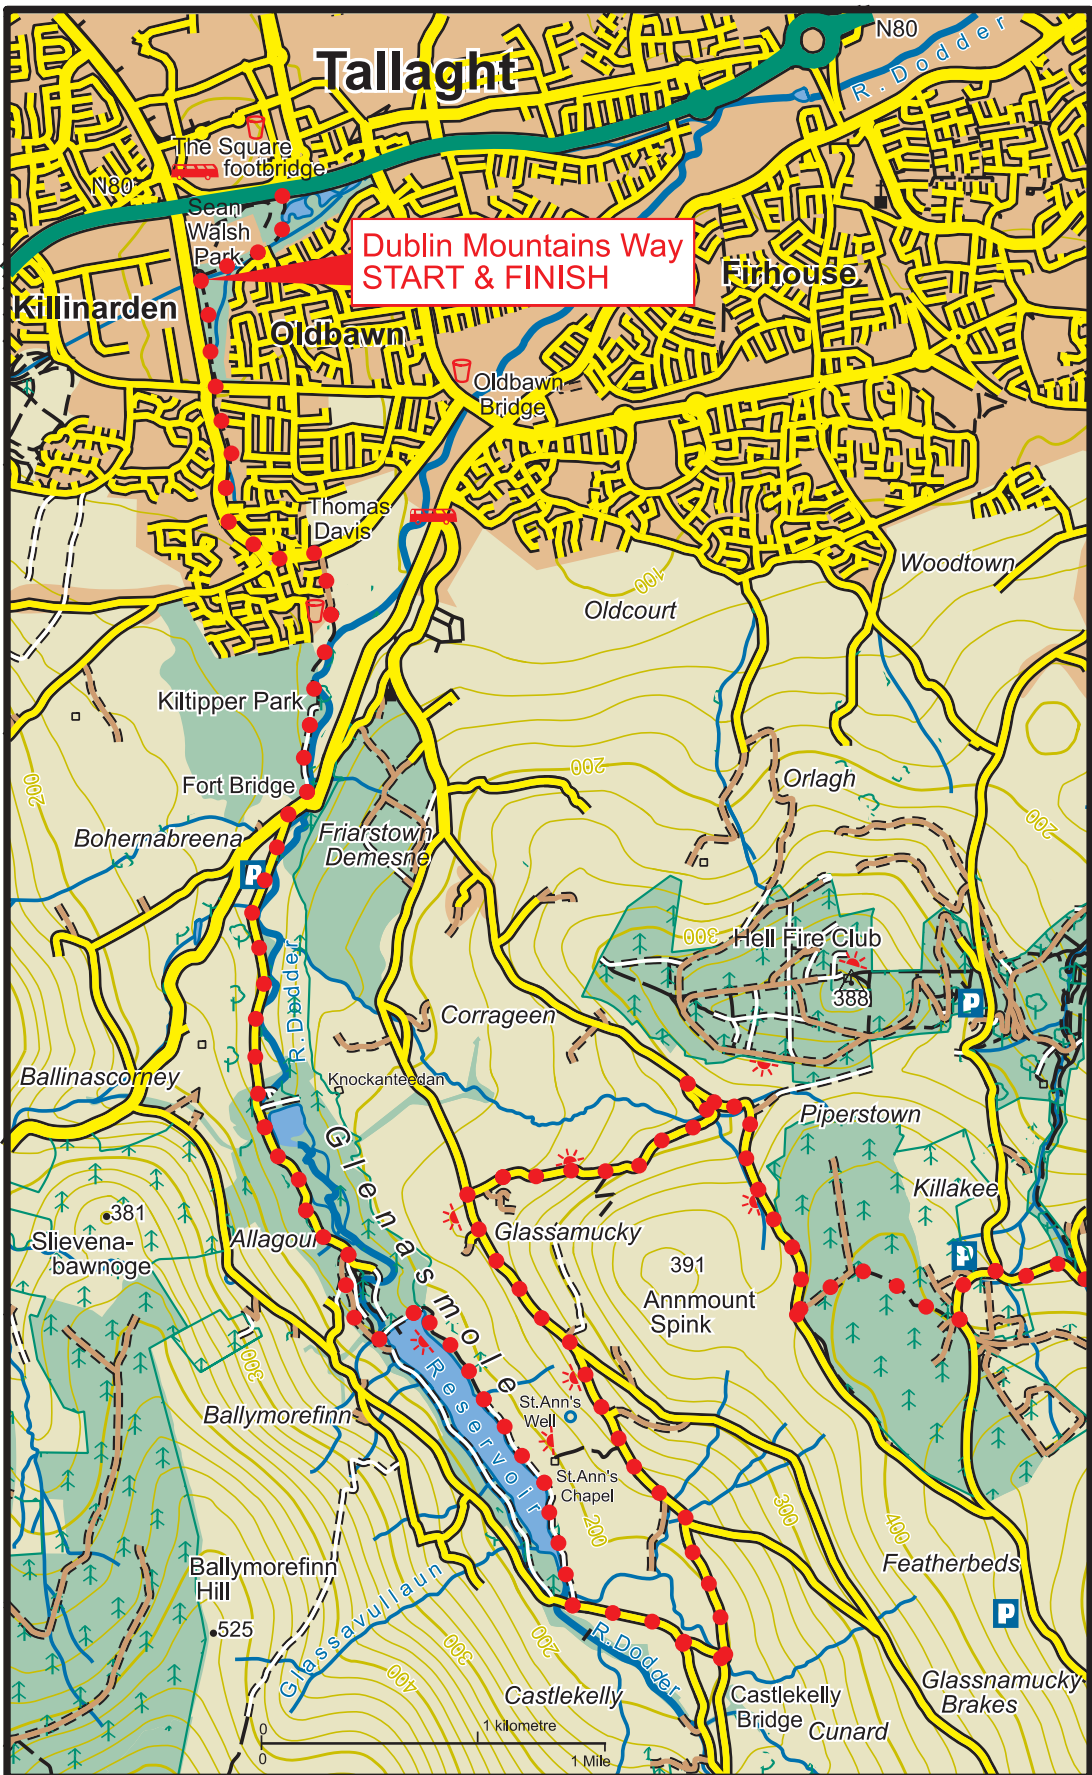

# The Dublin Mountains Way Map 3

- |  |              |  |                   |  |  |
|--|--------------|--|-------------------|--|--|
|  | Main Road    |  | Car Park          |  | Coillte Properties & Publicly Owned Land |
|  | Minor Road   |  | Parking Spot      |  | Conifer Forest                           |
|  | Forest Road  |  | Heritage Site     |  | Broadleaf Forest                         |
|  | Forest Track |  | Picnic Area       |  |  |
|  | Path         |  | Refreshments      |  |  |
|  | Viewpoint    |  | Hillwalker Access |  |  |

## Dublin Mountains Way

The representation on the map of roads, tracks and paths outside Coillte property should not be interpreted as conferring a right of way.