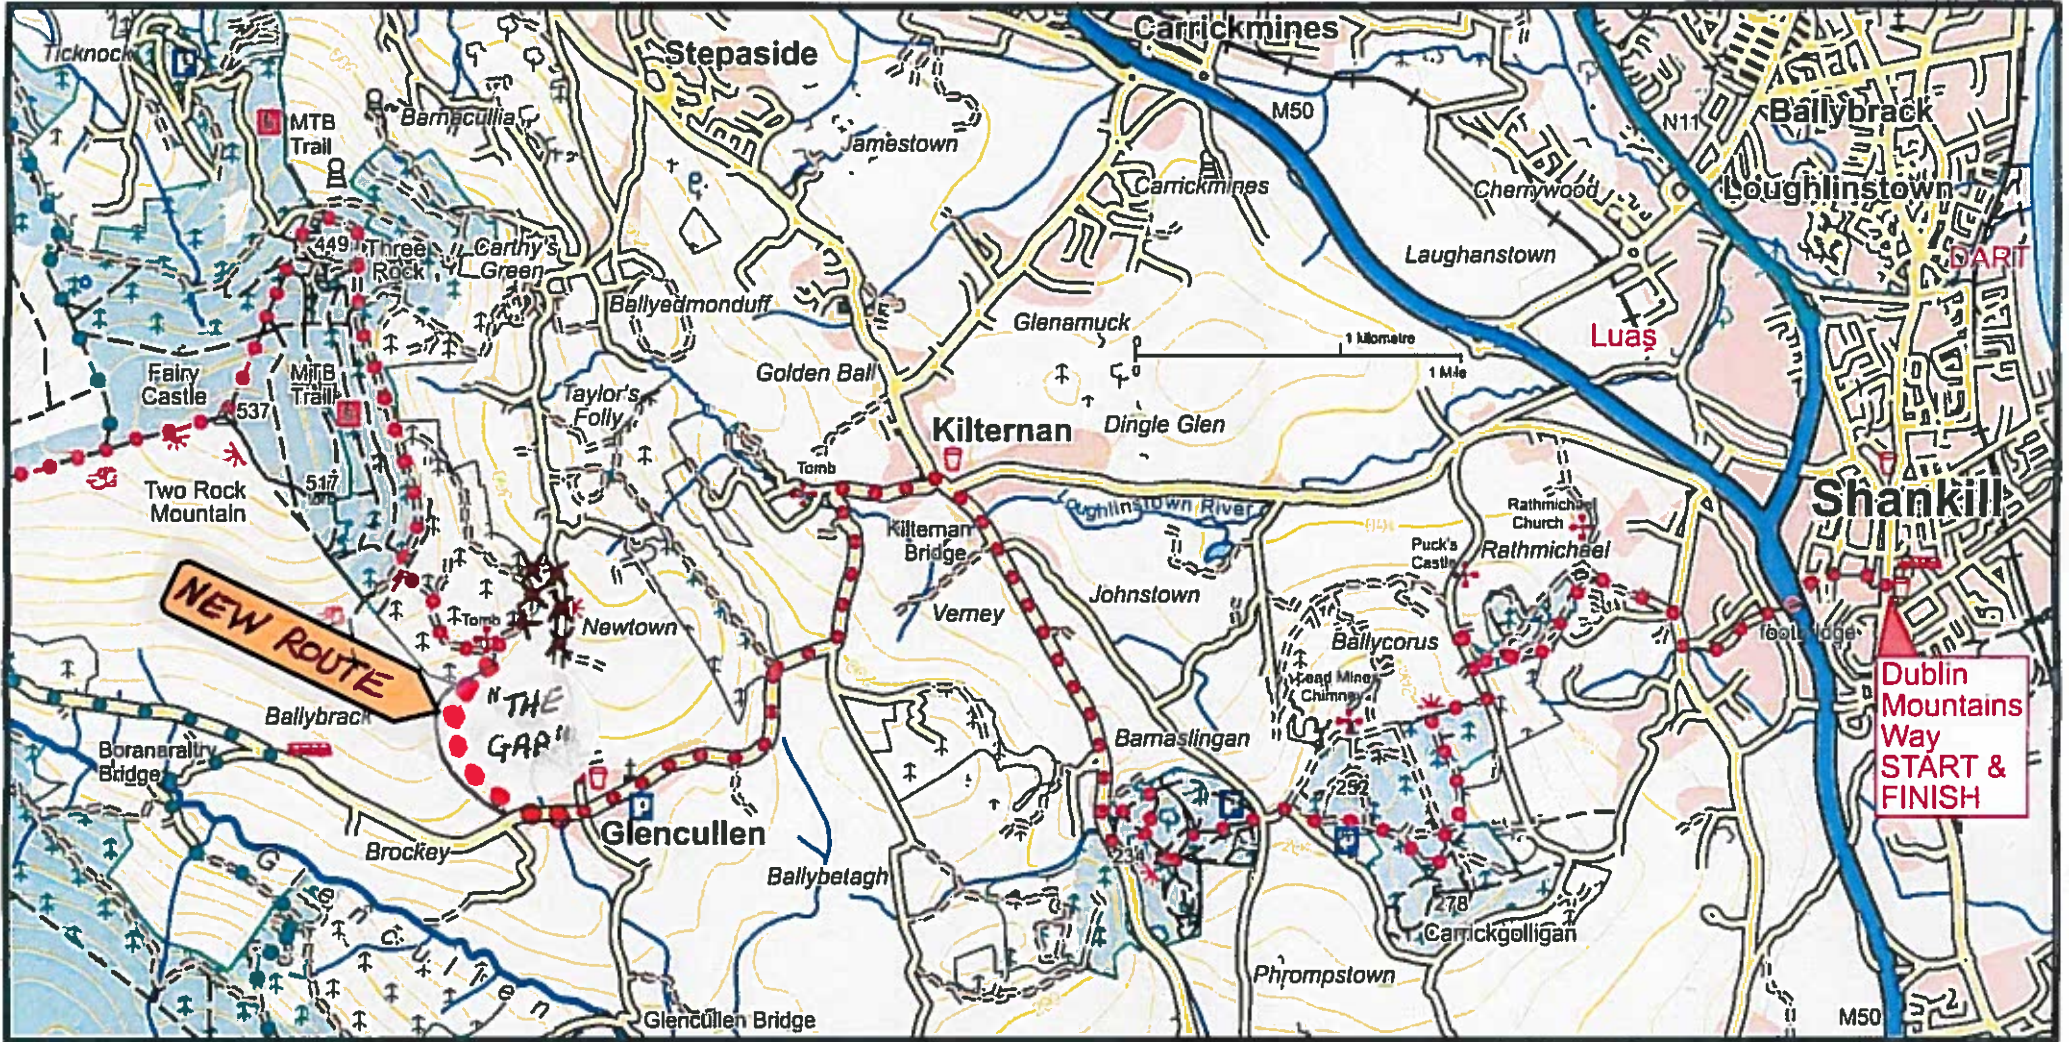

The Dublin Mountains Way Map 1

(NB: NOTE NEW
GLENCULLEN RE-ROUTE)

- Main Road
- Minor Road
- Forest Road
- Forest Track
- Path
- Viewpoint
- Car Park
- Parking Spot
- Heritage Site
- Picnic Area
- Refreshments
- Hillwalker Access

Coillte Properties & Publicly Owned Land

- Conifer Forest
- Broadleaf Forest

- Dublin Mountains Way
- Wicklow Way

The representation on the map of roads, tracks and paths outside Coillte property should not be interpreted as conferring a right of way.