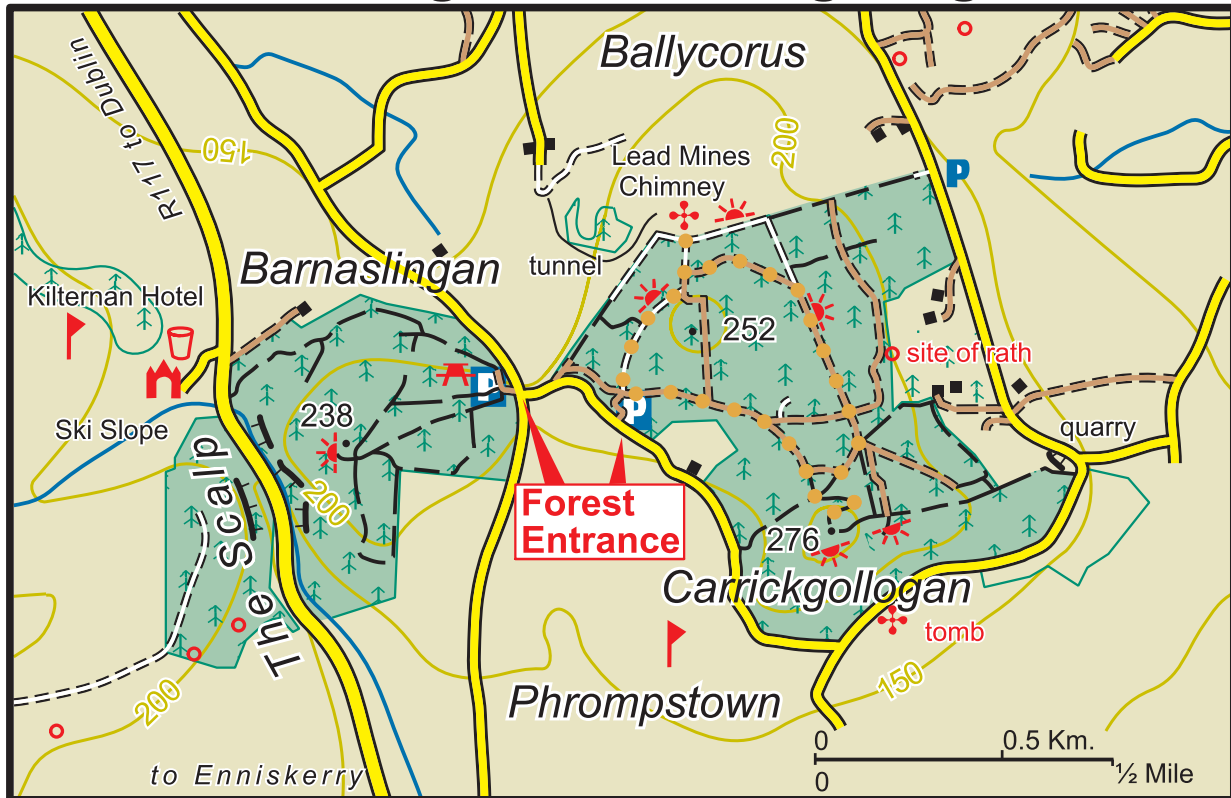

Barnaslingan & Carrickgollogan

- | | | | |
|--|--------------|--|---------------|
| | Main Road | | Car Park |
| | Minor Road | | Parking Spot |
| | Forest Road | | Heritage Site |
| | Forest Track | | Picnic Area |
| | Path | | Refreshments |
| | Viewpoint | | |

- | | |
|--|-----------------------|
| | Coillte Properties |
| | Conifer Forest |
| | Broadleaf Forest |
| | <i>Lead Mines Way</i> |

The representation on the map of roads, tracks and paths outside Coillte property should not be interpreted as conferring a right of way.