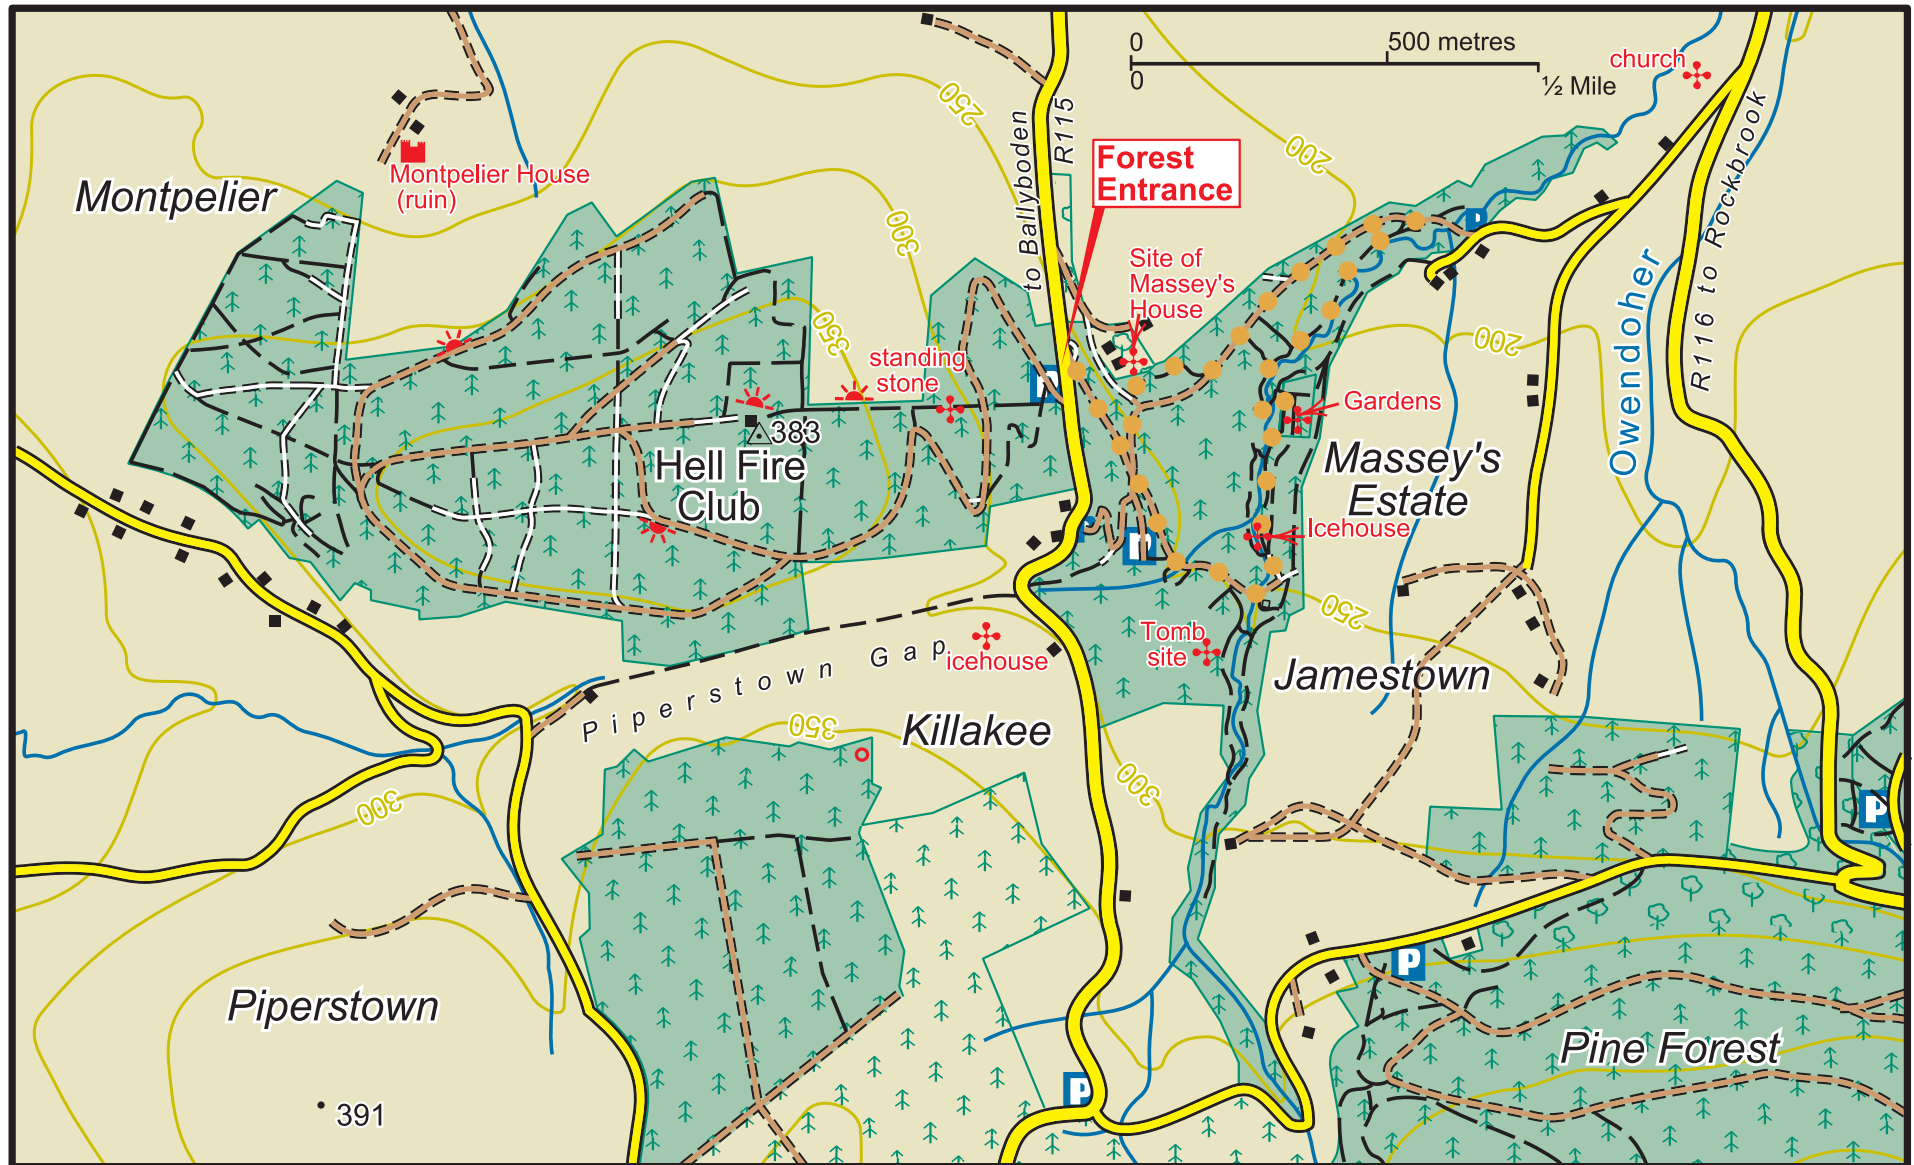

Hell Fire Club & Massey's Estate

- | | | | | | | | |
|---|--------------|---|---------------|---|--------------------|---|--------------|
|  | Main Road |  | Car Park |  | Coillte Properties |  | Nature Trail |
|  | Minor Road |  | Parking Spot |  | Conifer Forest | | |
|  | Forest Road |  | Heritage Site |  | Broadleaf Forest | | |
|  | Forest Track |  | Picnic Area | | | | |
|  | Path |  | Refreshments | | | | |
|  | Viewpoint | | | | | | |

The representation on the map of roads tracks and paths outside Coillte property should not be interpreted as conferring a right of way.