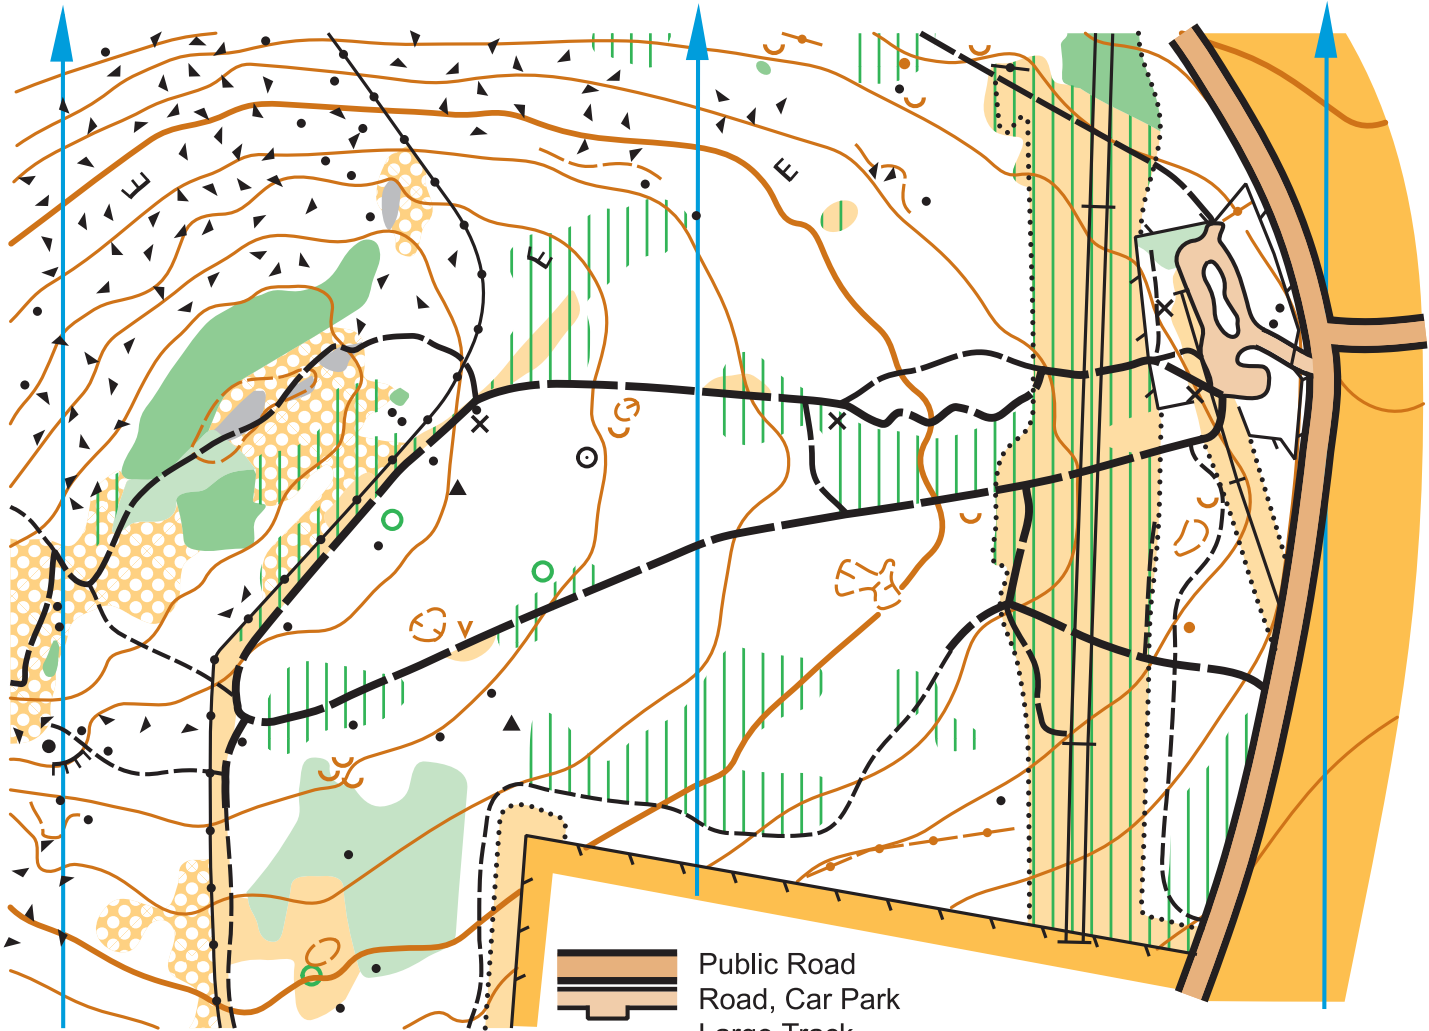

# Barnaslingan Wheel O

coillte  
OUTDOORS

Dublin Mountains  
Partnership

Scale 1:3000

This map is based on Magnetic North

- Open Land
- Rough Open Land
- Undergrowth

- Trees - fast run
- Trees - slow run
- Trees - Dense
- Scattered Trees with Undergrowth

- Public Road
- Road, Car Park
- Large Track
- Footpath Large
- Footpath
- Wall
- Fence
- Earth Wall
- Ruined Earth Wall
- Powerline Large
- Powerline Small
- Vegetation Change

- Boulder, Boulder Cluster
- Scattered Boulders
- Small Cliff, Cairn
- Seat
- Contour Line, 5 metre
- Index Contour Line
- Depression, Pit
- Distinct Tree

1	2	3	4	5	6	7	8	9	10
---	---	---	---	---	---	---	---	---	----