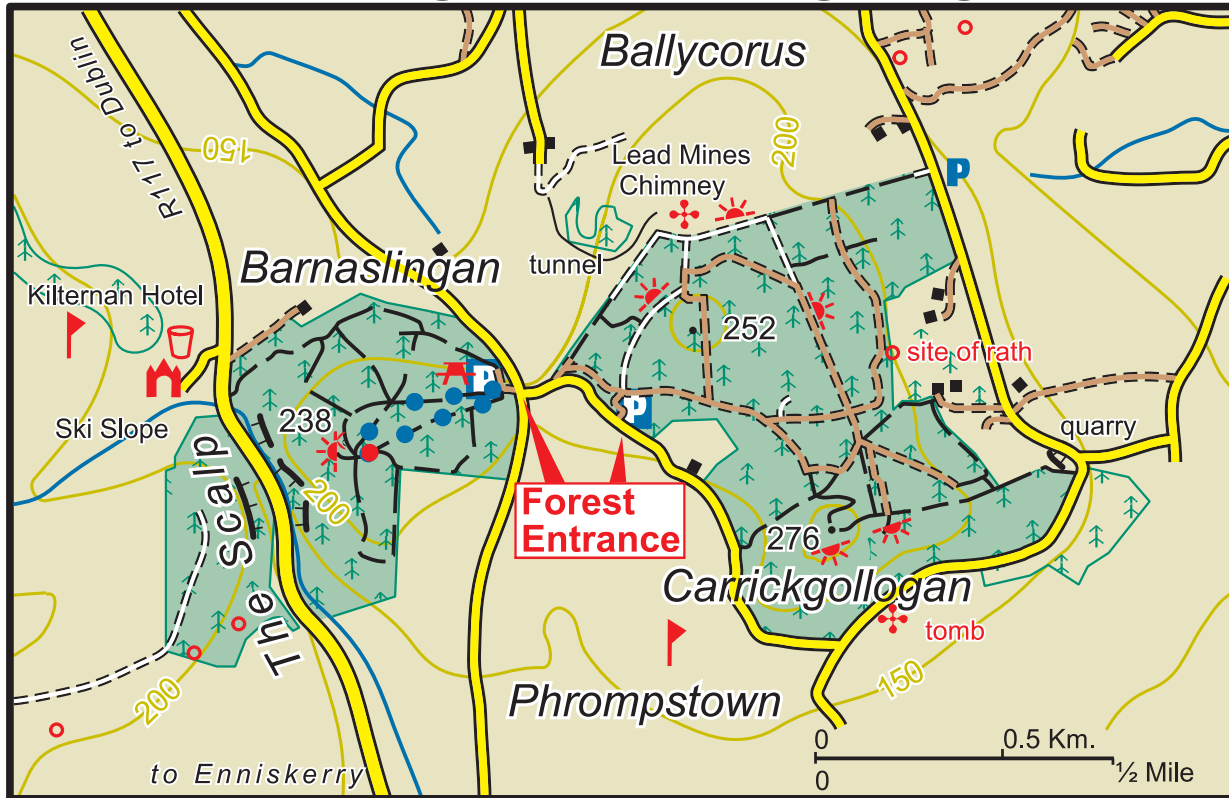

Barnaslingan & Carrickgollogan

Main Road
 Minor Road
 Forest Road
 Forest Track
 Path
 Viewpoint

Car Park
 Parking Spot
 Heritage Site
 Picnic Area
 Refreshments

Coillte Properties
 Conifer Forest
 Broadleaf Forest

The representation on the map of roads, tracks and paths outside Coillte property should not be interpreted as conferring a right of way.

Pine Loop Trail