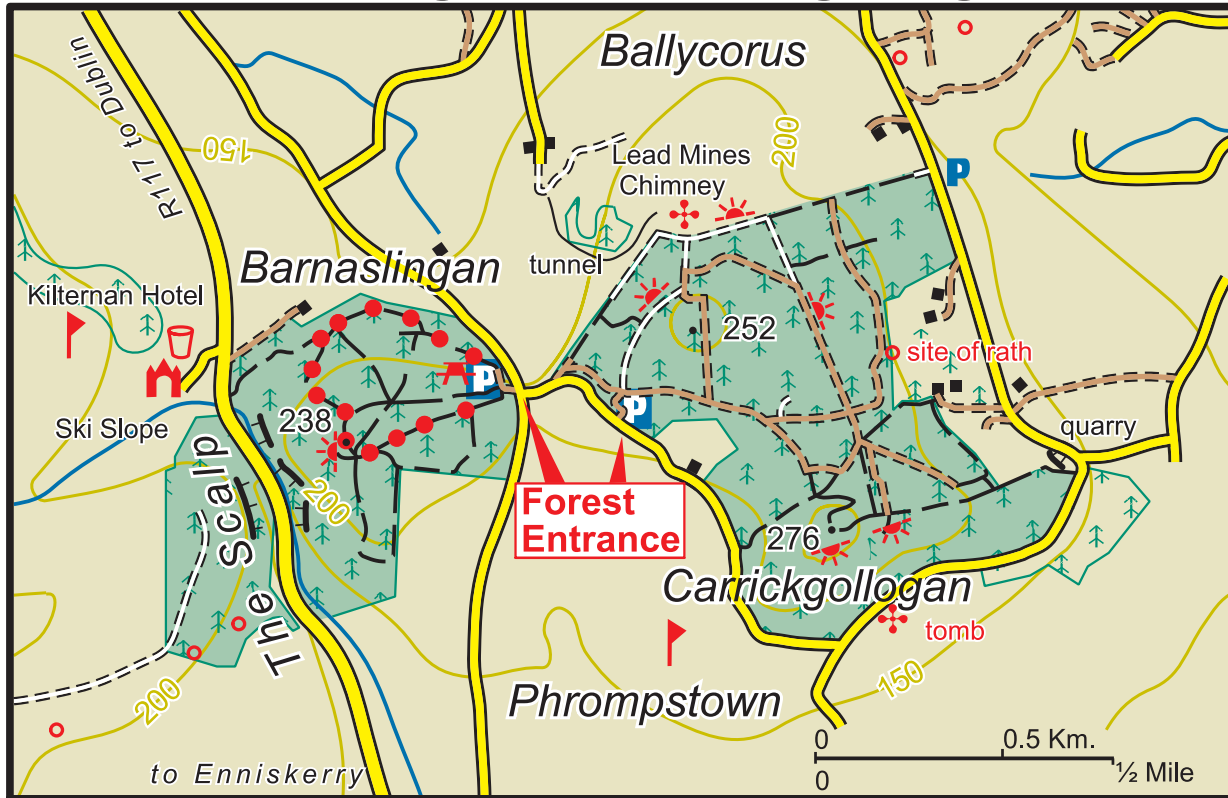

Barnaslingan & Carrickgollogan

- | | | | |
|--|--------------|--|---------------|
| | Main Road | | Car Park |
| | Minor Road | | Parking Spot |
| | Forest Road | | Heritage Site |
| | Forest Track | | Picnic Area |
| | Path | | Refreshments |
| | Viewpoint | | |

- | | |
|--|--------------------|
| | Coillte Properties |
| | Conifer Forest |
| | Broadleaf Forest |

The representation on the map of roads, tracks and paths outside Coillte property should not be interpreted as conferring a right of way.

Scalp Lookout Trail