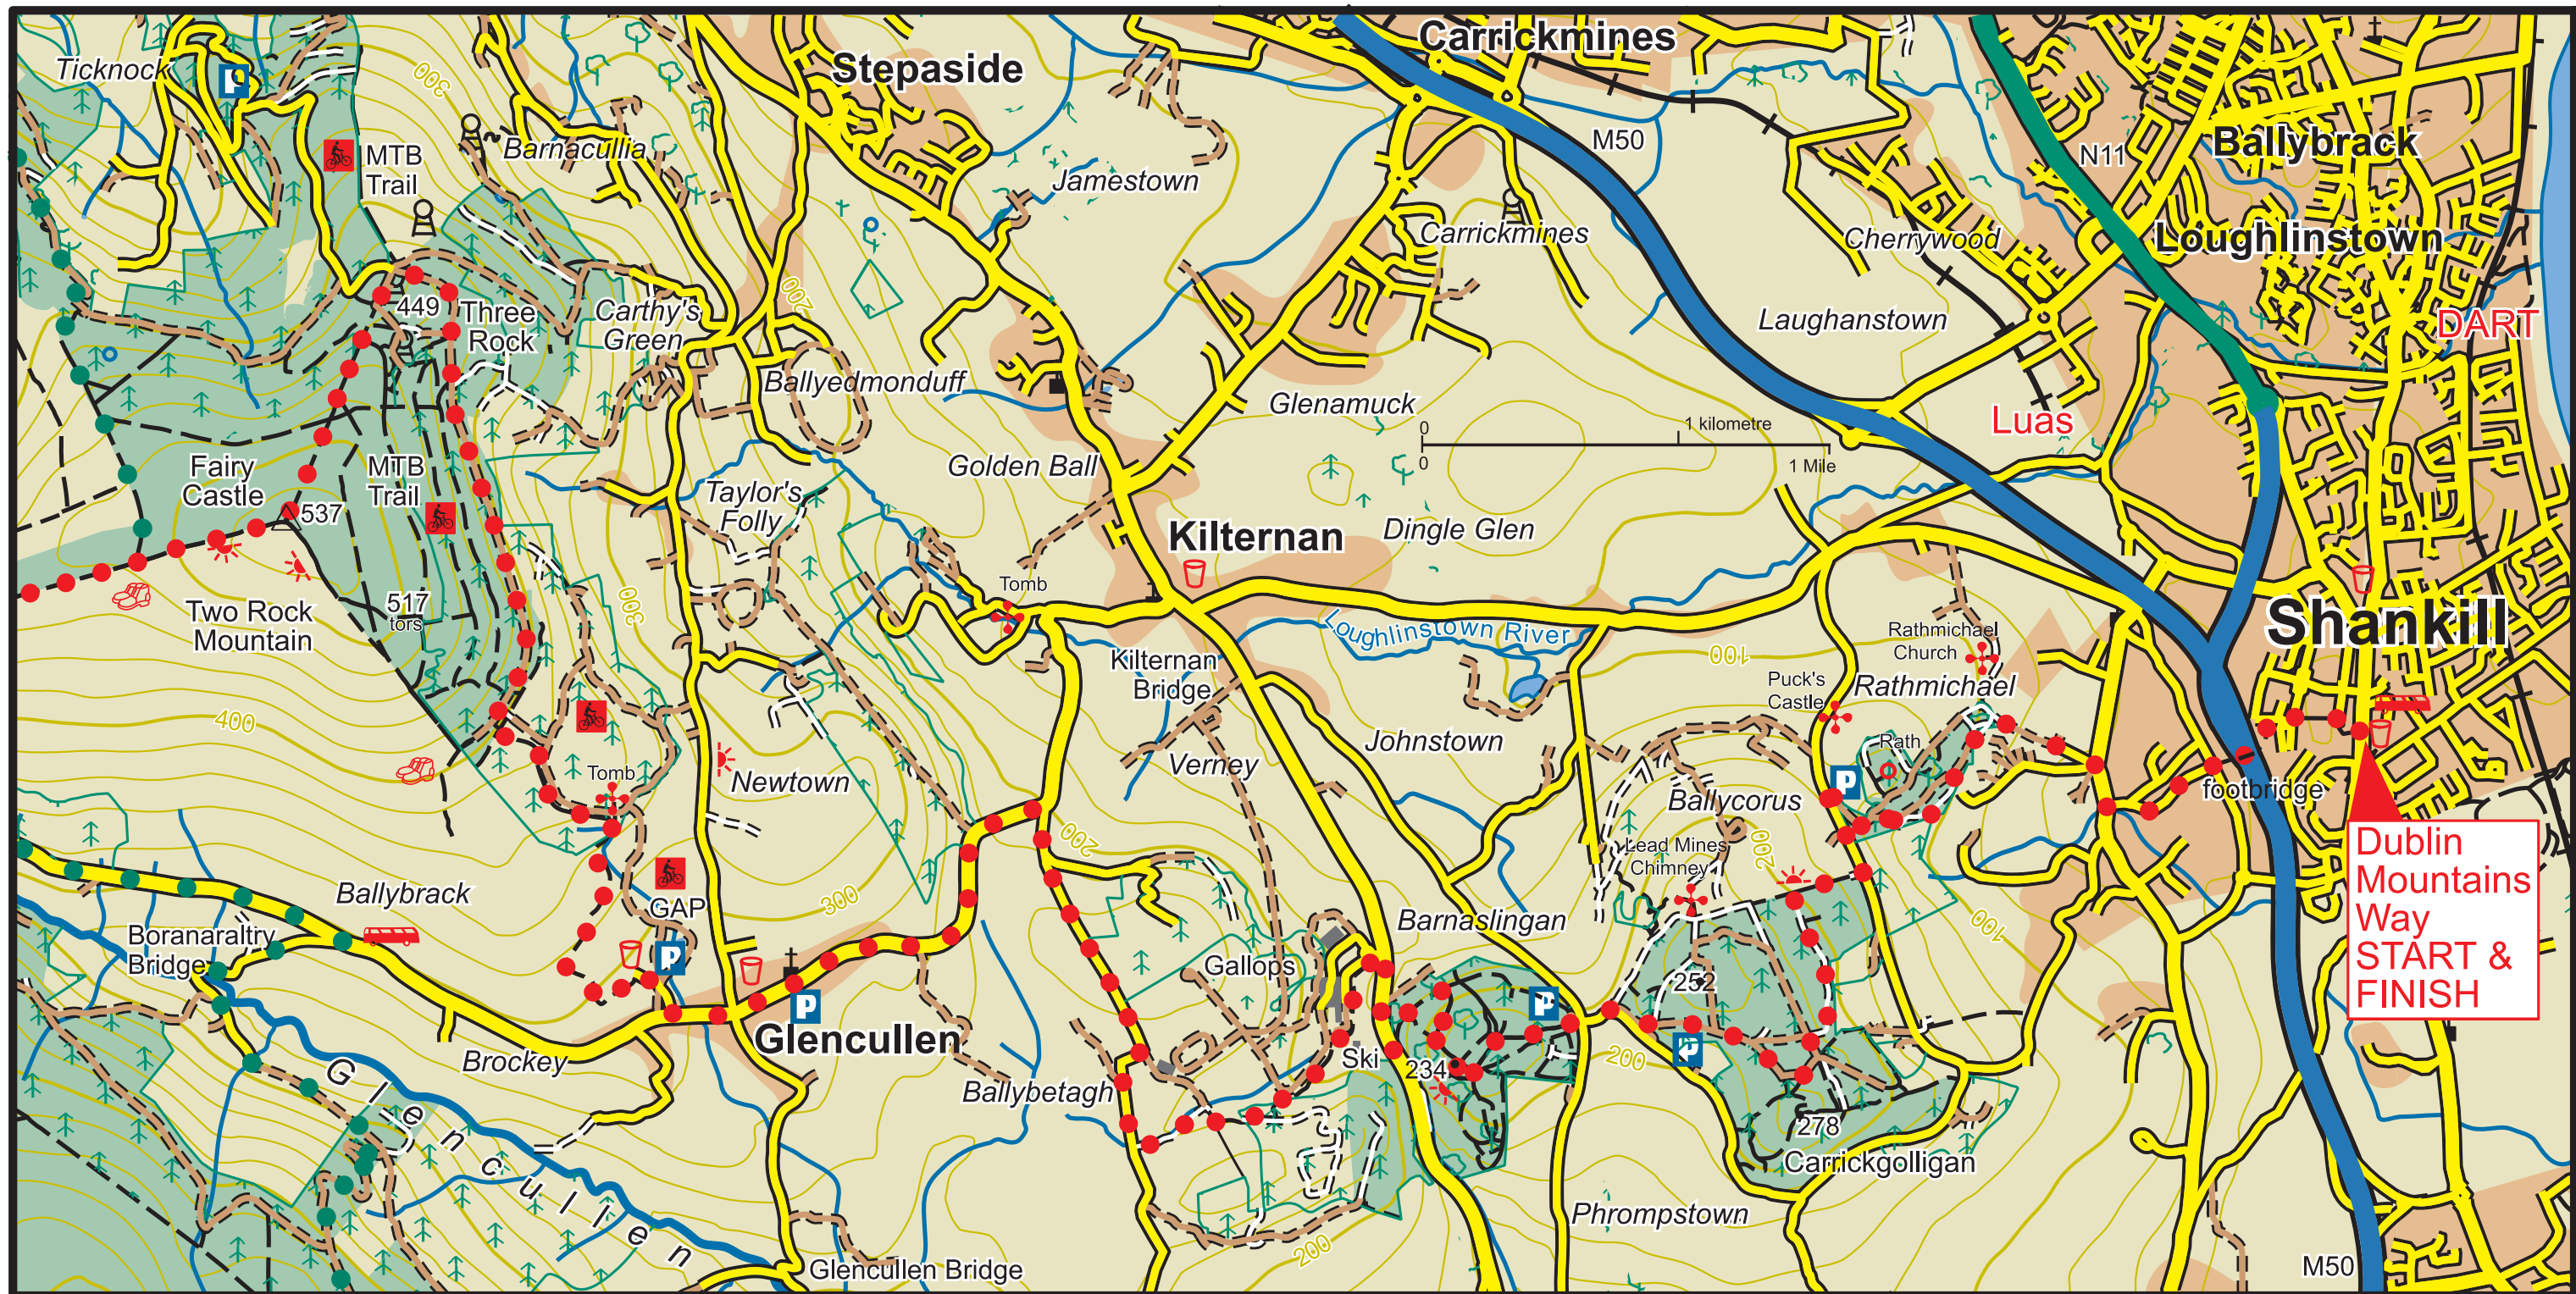

The Dublin Mountains Way Map 1

Dublin Mountains Way
START & FINISH

- | | | | |
|--|--------------|--|-------------------|
| | Main Road | | Car Park |
| | Minor Road | | Parking Spot |
| | Forest Road | | Heritage Site |
| | Forest Track | | Picnic Area |
| | Path | | Refreshments |
| | Viewpoint | | Hillwalker Access |

Coillte Properties & Publicly Owned Land

- | | |
|--|------------------|
| | Conifer Forest |
| | Broadleaf Forest |

- | | |
|--|----------------------|
| | Dublin Mountains Way |
| | Wicklow Way |

The representation on the map of roads, tracks and paths outside Coillte property should not be interpreted as conferring a right of way.